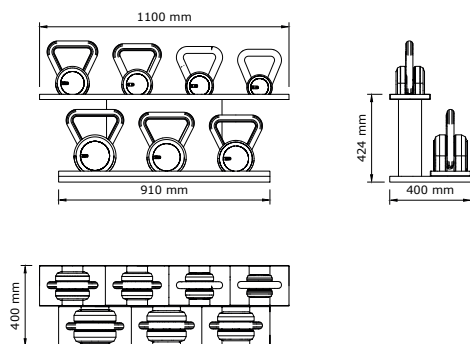

PENT. LOVA™ Set

PENT. LOVA™ Luxury Kettlebell Set

The stable, simple stand along with unusual form of kettlebell, create something unique with will certainly raise the prestige of the place. Each LOVA™ elements are handmade with attention given to every detail.

Set including: 1 rack & 7 kettlebells weighing:

4 kg x 1 | 6 kg x 1 | 8 kg x 1 | 10 kg x 1 | 12 kg x 1 | 16 kg x 1 | 20 kg x 1

DIMENSIONS

WEIGHT

NET	125 kg
GROSS	138 kg

Net = rack + kettlebells

Gross = rack + kettlebells + package